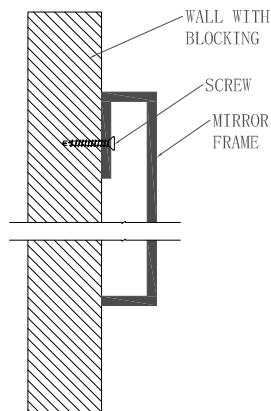

Black Framed Round Mirror

Black Framed Round Mirror

Item No: FM-32R-BK

- Size: 32" dia., 4mm Glass Mirror
- Thickness: 1.716"
- Mirror Backing: Silver
- Material: Black Metal Frame
- Mount Type: Wall mount
- Mirror Type: Accent, Bathroom, Dresser
- Installation Type: Hanging Hooks
- Custom sizes can be made for projects
- Brand: NERVAL
- Warranty: Limited 1 year

SECTION DETAIL

MIRROR BACK VIEW

ANCHOR CONNECTION HOLES

Disclaimer: Nerval makes every effort to provide accurate specification data. However, specification may change without notice. Please visit The Nerval website to see NERVAL'S TERMS AND CONDITIONS.